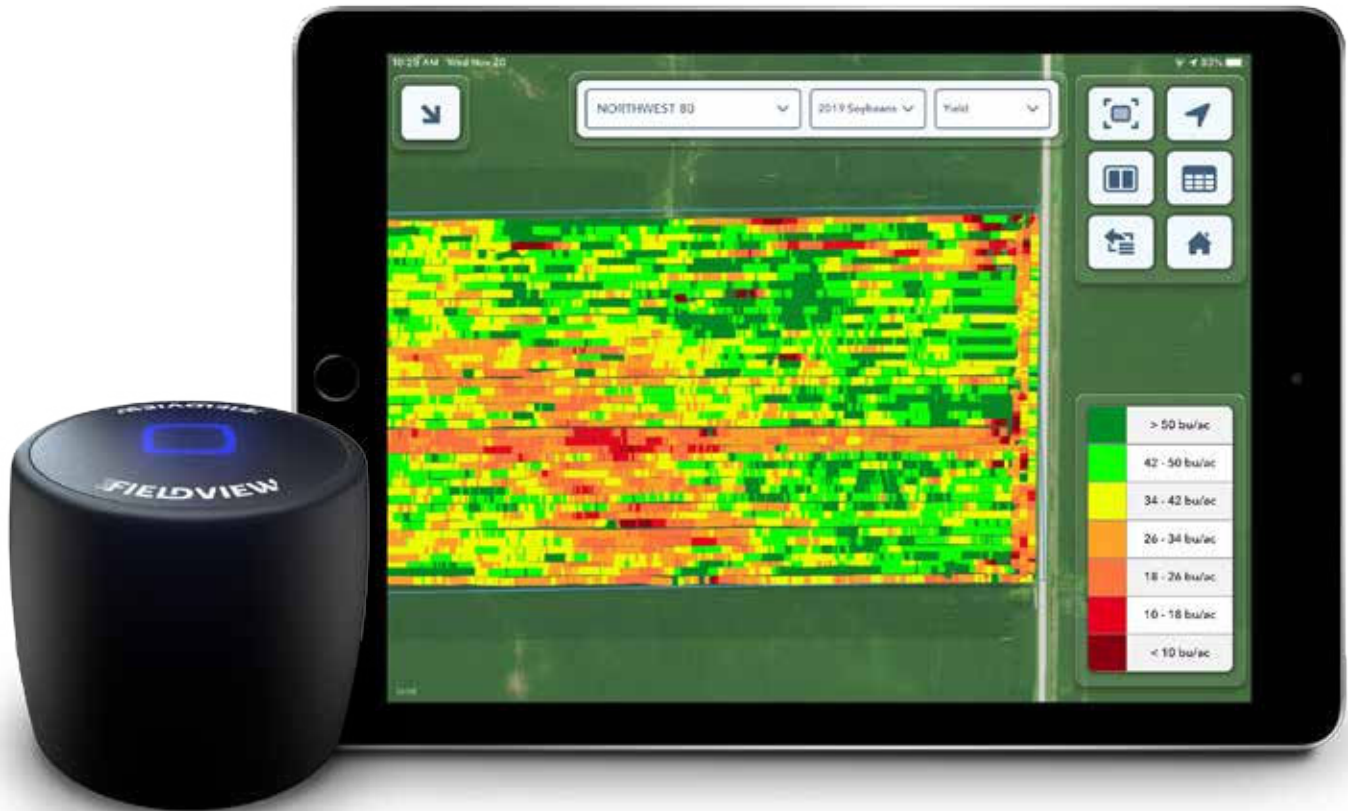

STREAM TO CLIMATE FIELDVIEW CAB APP