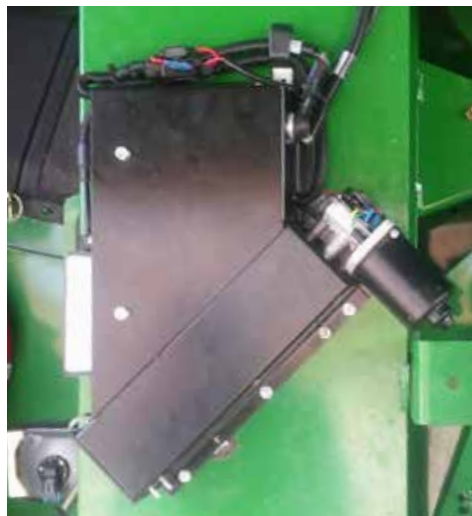

ELITEmini

YIELDVUE

NEW!

CLIMATE
FIELDVIEW

CLIMATE CAB APP
YIELD MONITOR

DISPLAY FEATURES

- ◆ Map to Climate Fieldview Cab App.
- ◆ Easy to use Touch Screen Operation.
- ◆ Works on Any Combine.
- ◆ Yield (Bushels per Acre).
- ◆ Grain Moisture Content (% Moisture).
- ◆ Wet or Dry Bushels.
- ◆ Non-Contact Field Proven Yield Sensor.

The New **Elite Mini YieldVue** provides an Accurate, Cost-Effective solution to stream Live Yield and Moisture Data **Exclusively to Climate Fieldview Cab App** in a Compact, Color Touch Screen Display.

3030 N. 40TH ST. • Lincoln, NE 68504
Toll Free: **877-489-5687**
loupelectronics.com

STREAM TO CLIMATE FIELDVIEW CAB APP

GARMIN 19X GPS RECEIVER

FIELD PROVEN YIELD & MOISTURE SENSORS

3030 N. 40TH ST. • Lincoln, NE 68504
Toll Free: **877-489-5687**
loupelectronics.com