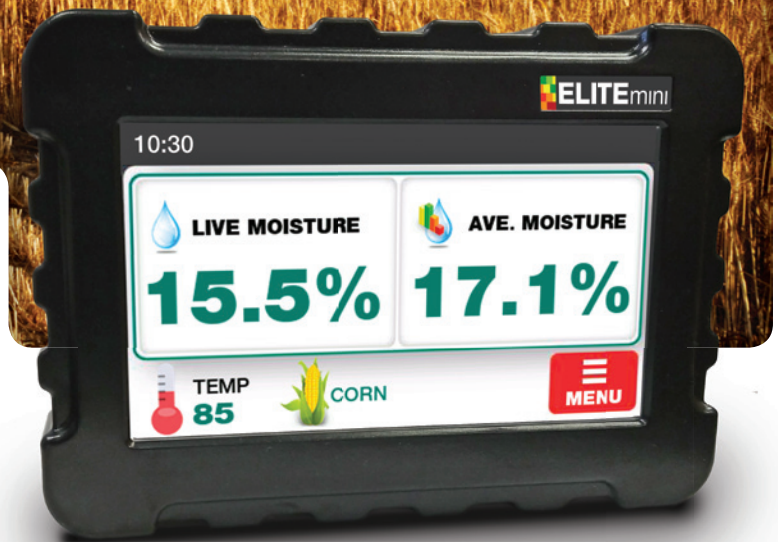

ELITEmini

MOISTURE MONITOR

DISPLAY FEATURES

- ◆ 4.3 inch Color Touch Display.
- ◆ Easy to use Menu Interface.
- ◆ Live % Moisture for up to 10 crops.
- ◆ Average % Moisture using optional header switch (sold separately).
- ◆ Temperature readout.

*The New **Elite Mini** Moisture Monitor provides accurate Moisture readings for combines. Accurately monitor instant or average % Moisture through a Color Touchscreen display.*

3030 N. 40TH ST. • Lincoln, NE 68504