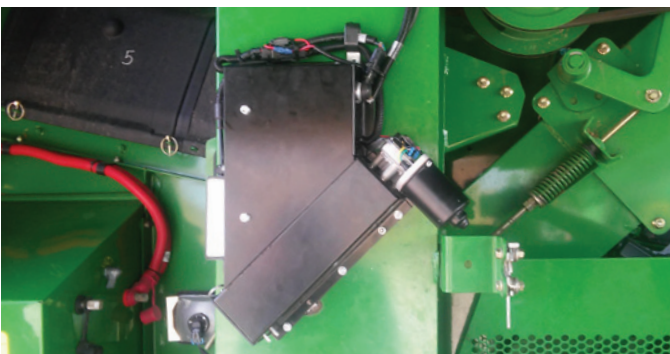

ELITEmini

MOISTURE MONITOR

DISPLAY FEATURES

- ◆ 4.3 inch Color Touch Display.
- ◆ Easy to use Menu Interface.
- ◆ Live % Moisture for up to 10 crops.
- ◆ Average % Moisture using optional header switch (sold separately).
- ◆ Temperature readout.

*The New **Elite Mini** Moisture Monitor provides accurate Moisture readings for combines. Accurately monitor instant or average % Moisture through a Color Touchscreen display.*

3030 N. 40TH ST. • Lincoln, NE 68504