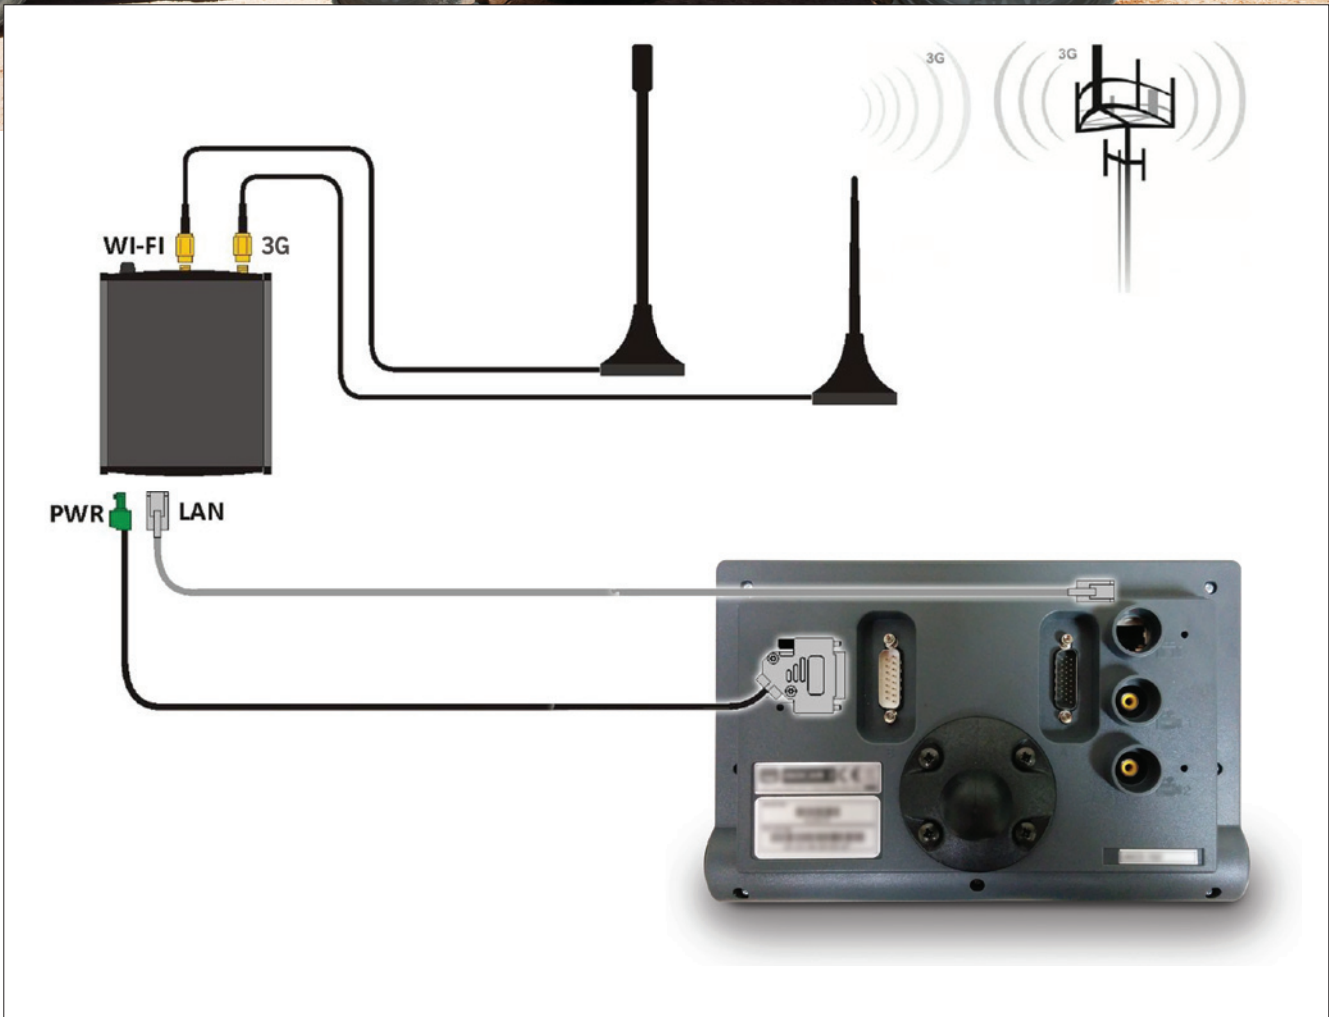

3030 N. 40th St. Lincoln, NE 68504
Call Toll Free: 877-489-5687
www.loupelectronics.com