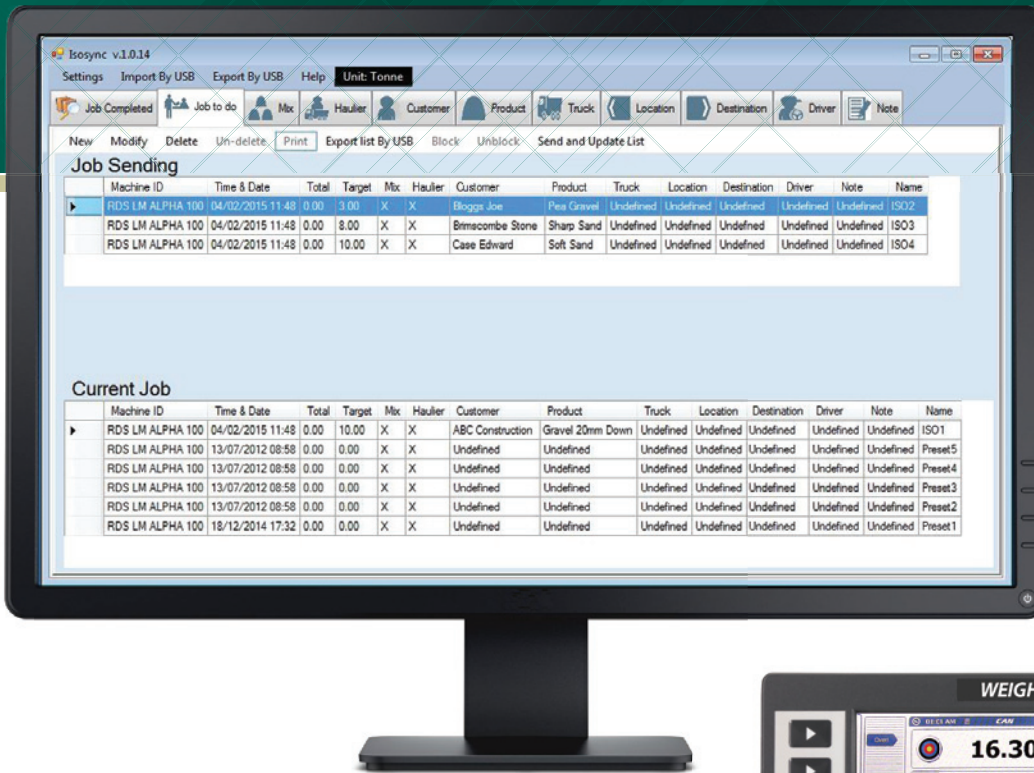

iSOSYNC CONNECTIVITY and DATA MANAGEMENT

SOFTWARE FEATURES

- ◆ Wirelessly transfer job information from a central computer to a Loader and completed jobs back to the computer.
- ◆ Automatically sync load records as they are completed from any loader at any location.
- ◆ Store data by reference lists including Customers, Products, Trucks, Drivers, Destinations and more.
- ◆ Automatically print load tickets to a local printer when jobs are received.
- ◆ Communicate via WiFi, Mobile 3G, Email, Radio and more.