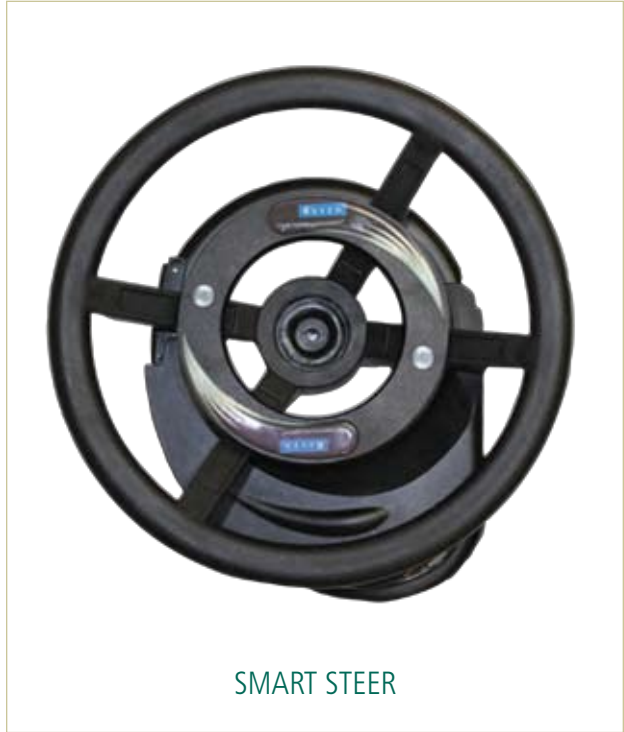

Envizio Pro Field Computer

Complete Monitoring with Complete Control

DISPLAY FEATURES

- ◆ Last Pass guidance for the easiest-to-operate contour guidance technology
- ◆ Integrated DGPS dual frequency receiver for convenient all-in-one tracking and submeter accuracy
- ◆ 3D moving-map guidance display
- ◆ Multiple screen views
- ◆ Real-time data mapping, field reports and record keeping
- ◆ Two USB ports for easy data transfer

Envizio Pro II is Raven's complete multi-function field computer for growers, with more power to control, simplify and improve virtually every phase of your farming operation. From your first pass to your last, Envizio Pro II is the perfect interface for tying your different system functions together—and rewarding you with greater efficiency, performance and savings.

2960 N 38th St. Lincoln, NE 68504
Call Toll Free: 877-489-5687
www.louelectronics.com

SYSTEM OPTIONS

SMART YIELD BOX

SMART STEER

ACCUBOOM

OMNIROW

2960 N 38th St. Lincoln, NE 68504
Call Toll Free: 877-489-5687
www.loupelectronics.com